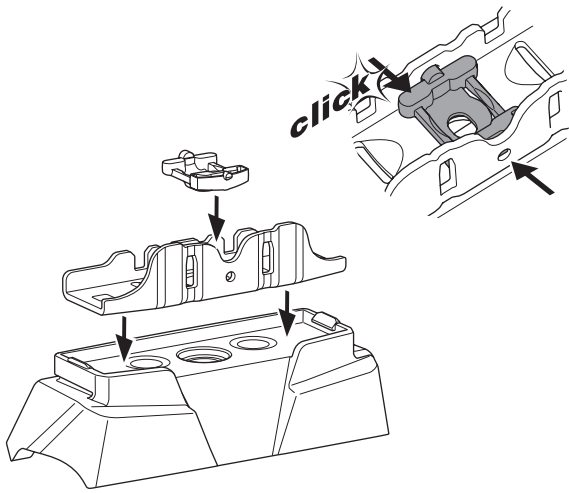

1

Kit 187193

VOLKSWAGEN Touareg (Mk. III Facelift), 5-dr SUV, 24-

ISO 11154-E

This kit is only for vehicles with fixpoint mounting.

3

4

5