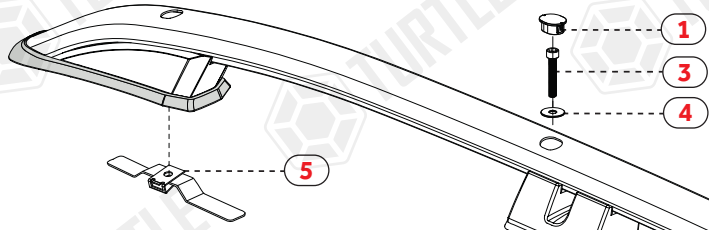

ASSEMBLY INSTRUCTIONS (ROOF RAIL)

Product Code: MR01054 (Crown)

M6 klipsini araç tavanında
belirtilen yere takın.

Attach the M6 speednut to the place
indicated on the vehicle roof.

NO	PART DESCRIPTION	QTY
1-	PLASTIC STOPPLE	6
2-	M6x40 INBUS BOLT (5Nm)	2
3-	M6x45 INBUS BOLT (5Nm)	4
4-	M6 WASHER	6
5-	M6 SPEEDNUT	6
6-	5mm ALLEN WRENCH	1

L1 COMPACT

CTRN DSPTC-SPC TOUR (Mk3) VAN 17-
TYT PACE-PACE VERS (Mk3) VAN 17-
PEU XPRT-TRVL (Mk3) VAN 17-
OPL ZFR LIFE (Mk3) VAN 19-

FRONT (ÖN)