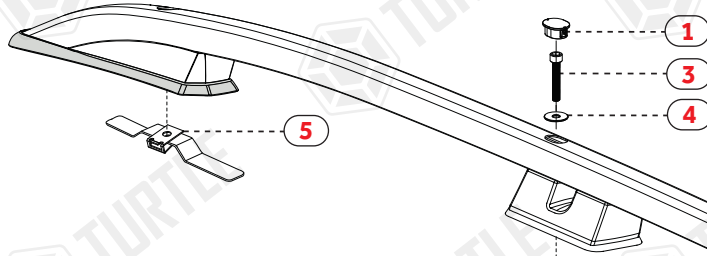

ASSEMBLY INSTRUCTIONS (ROOF RAIL)

Product Code: MR01054 (Crown)

M6 klipsini araç tavanında
belirtilen yere takın.

Attach the M6 speednut to the place
indicated on the vehicle roof.

NO	PART DESCRIPTION	QTY
1-	PLASTIC STOPPLE	6
2-	M6x40 INBUS BOLT (5Nm)	2
3-	M6x45 INBUS BOLT (5Nm)	4
4-	M6 WASHER	6
5-	M6 SPEEDNUT	6
6-	5mm ALLEN WRENCH	1